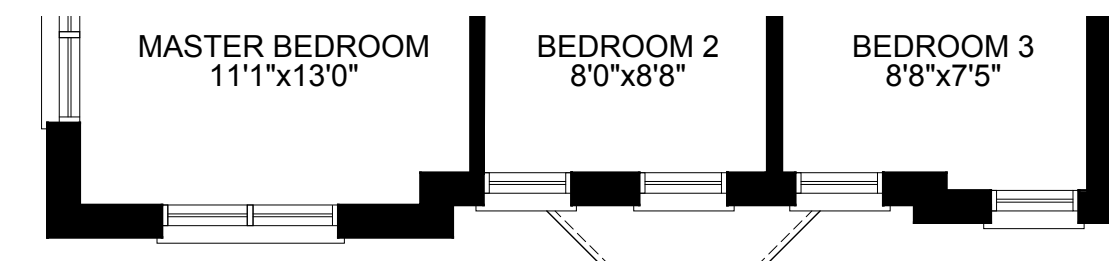

THE ROBIN

INTERIOR 1242 SQ. FT. | 3 BEDROOM
CORNER & END 1286 SQ. FT.

FIRST FLOOR INTERIOR

SECOND FLOOR END & CORNER

SECOND FLOOR INTERIOR BLOCKS 2, 4, 5, 7

SECOND FLOOR END & CORNER

THIRD FLOOR END & CORNER

THIRD FLOOR INTERIOR BLOCKS 2, 4, 5, 7

THIRD FLOOR END & CORNER

THIRD FLOOR END & CORNER OPTION 1

THIRD FLOOR INTERIOR OPTION 1 BLOCKS 2, 4, 5, 7

THIRD FLOOR END & CORNER OPTION 1