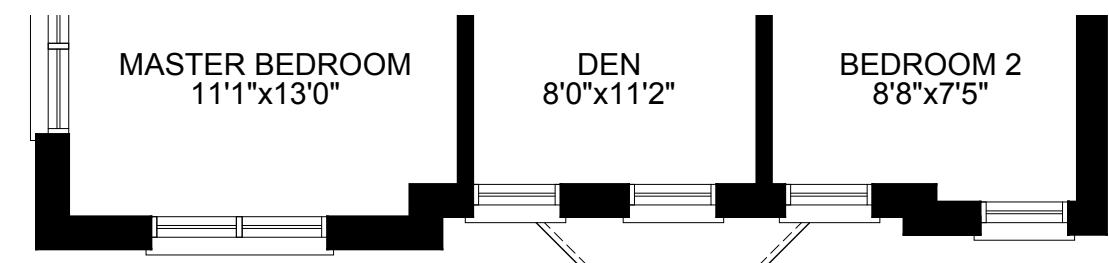

THE ROBIN

INTERIOR 1242 SQ. FT. | 3 BEDROOM
CORNER & END 1286 SQ. FT.

FIRST FLOOR INTERIOR

SECOND FLOOR END & CORNER

SECOND FLOOR INTERIOR BLOCKS 2, 4, 5, 7

SECOND FLOOR END & CORNER

THIRD FLOOR END & CORNER

THIRD FLOOR INTERIOR BLOCKS 2, 4, 5, 7

THIRD FLOOR END & CORNER

THIRD FLOOR END & CORNER OPTION 1

THIRD FLOOR INTERIOR OPTION 1 BLOCKS 2, 4, 5, 7

THIRD FLOOR END & CORNER OPTION 1