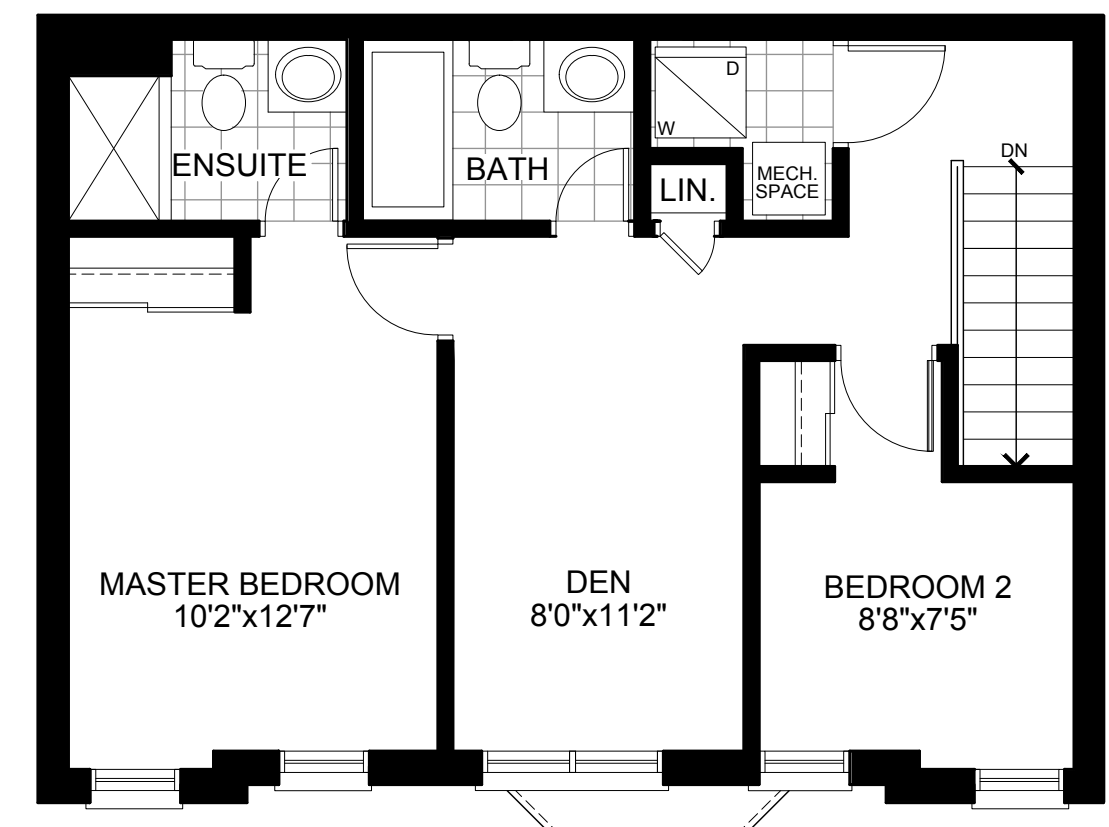

THE ROBIN

INTERIOR 1242 SQ. FT. | 3 BEDROOM
CORNER & END 1286 SQ. FT.

FIRST FLOOR INTERIOR

SECOND FLOOR END & CORNER

SECOND FLOOR INTERIOR BLOCKS 2, 4, 5, 7

SECOND FLOOR END & CORNER

THIRD FLOOR END & CORNER

THIRD FLOOR INTERIOR BLOCKS 2, 4, 5, 7

THIRD FLOOR END & CORNER

THIRD FLOOR END & CORNER OPTION 1

THIRD FLOOR INTERIOR OPTION 1 BLOCKS 2, 4, 5, 7

THIRD FLOOR END & CORNER OPTION 1