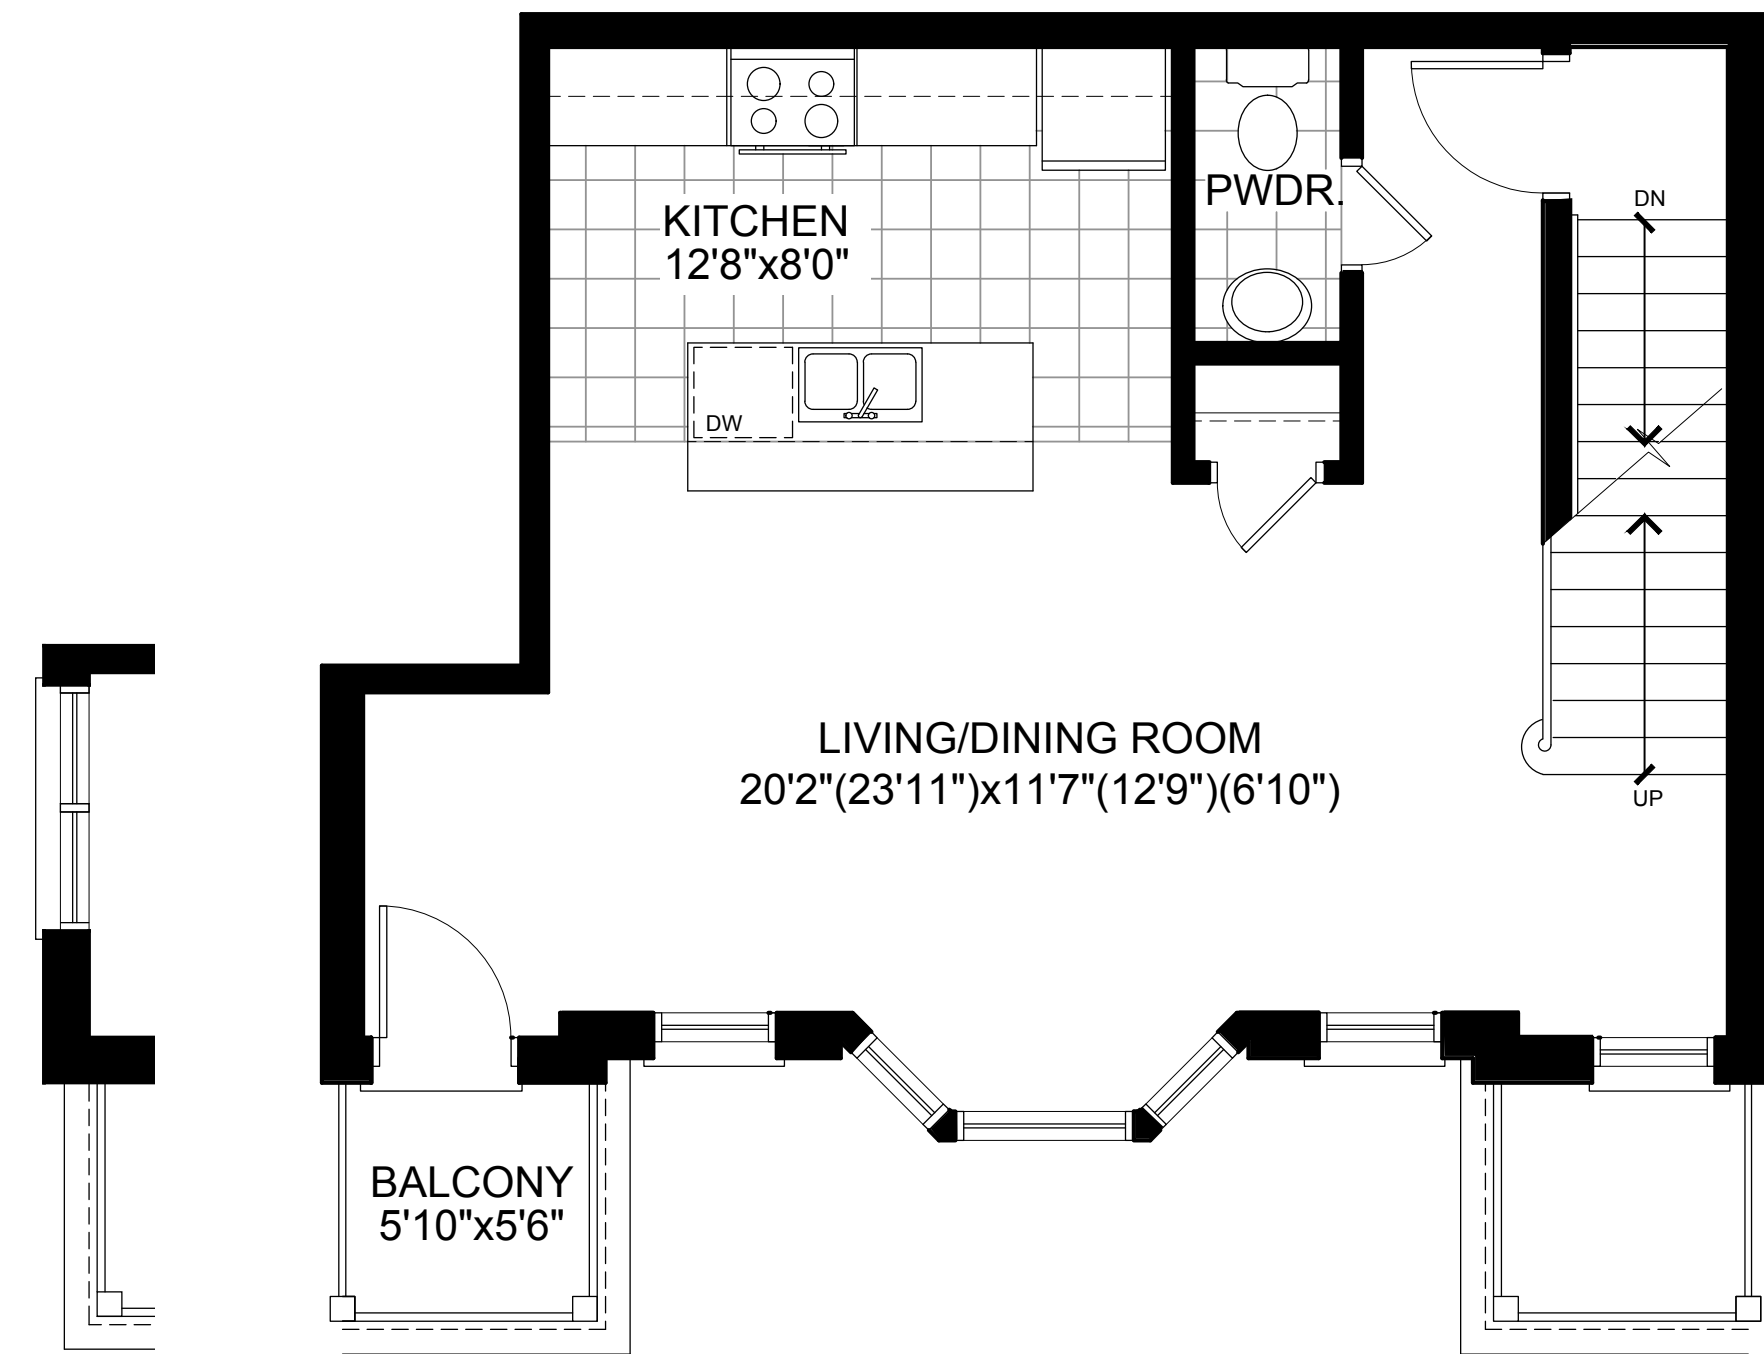

THE ROBIN

INTERIOR 1242 SQ. FT. | 3 BEDROOM
CORNER & END 1286 SQ. FT.

FIRST FLOOR INTERIOR

SECOND FLOOR END & CORNER

SECOND FLOOR INTERIOR BLOCKS 2, 4, 5, 7

SECOND FLOOR END & CORNER

THIRD FLOOR END & CORNER

THIRD FLOOR INTERIOR BLOCKS 2, 4, 5, 7

THIRD FLOOR END & CORNER

THIRD FLOOR END & CORNER OPTION 1

THIRD FLOOR INTERIOR OPTION 1 BLOCKS 2, 4, 5, 7

THIRD FLOOR END & CORNER OPTION 1