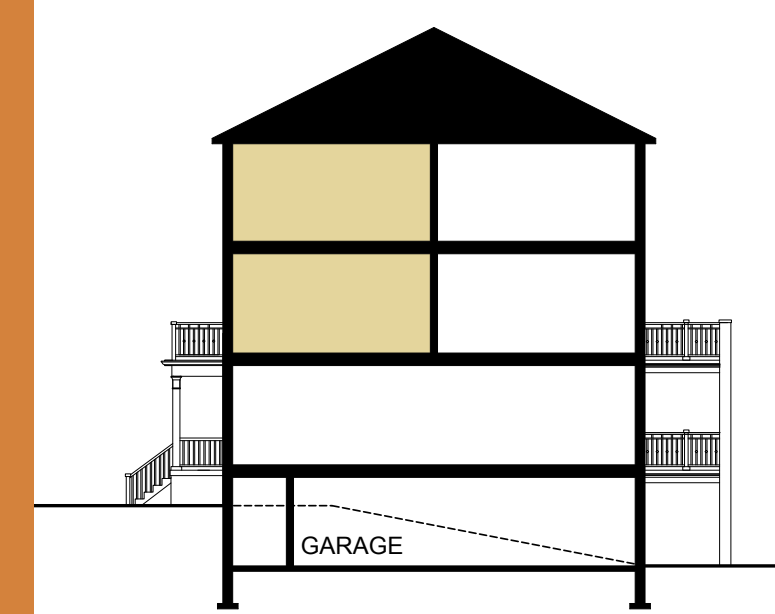

THE ROBIN

INTERIOR 1242 SQ. FT. | 3 BEDROOM
CORNER & END 1286 SQ. FT.

FIRST FLOOR INTERIOR

SECOND FLOOR END & CORNER

SECOND FLOOR INTERIOR BLOCKS 2, 4, 5, 7

SECOND FLOOR END & CORNER

THIRD FLOOR END & CORNER

THIRD FLOOR INTERIOR BLOCKS 2, 4, 5, 7

THIRD FLOOR END & CORNER

THIRD FLOOR END & CORNER OPTION 1

THIRD FLOOR INTERIOR OPTION 1 BLOCKS 2, 4, 5, 7

THIRD FLOOR END & CORNER OPTION 1