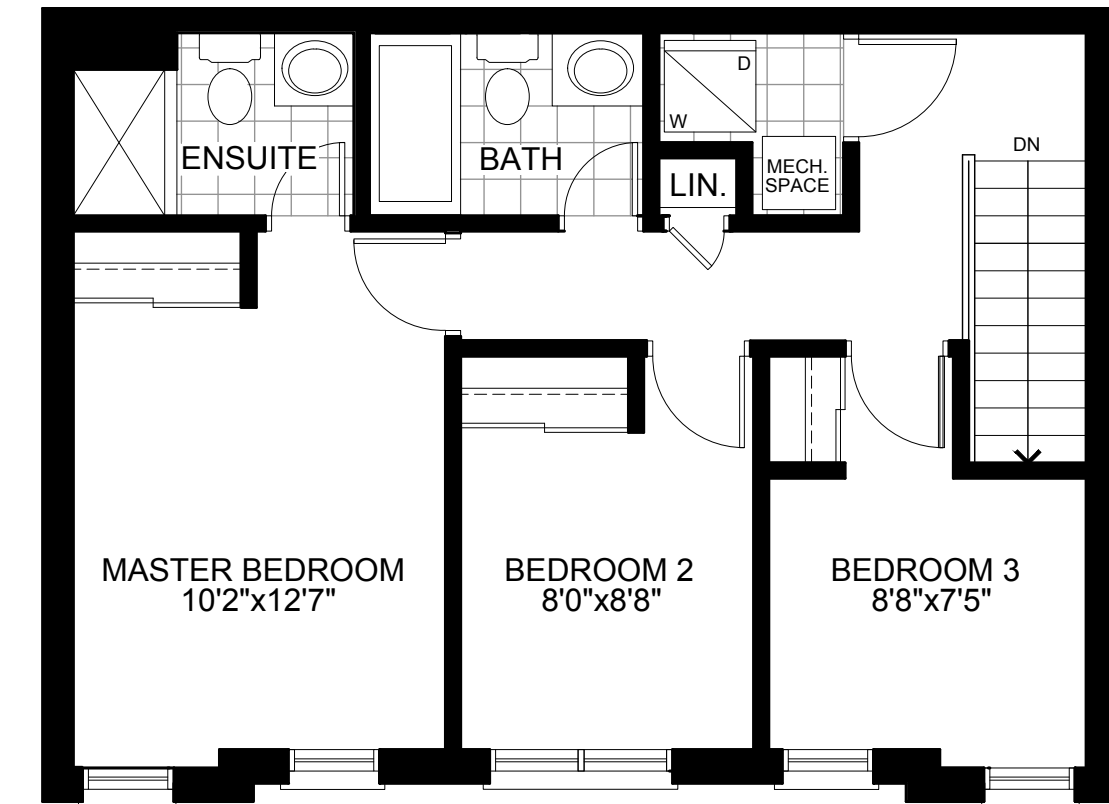

THE ROBIN

INTERIOR 1242 SQ. FT. | 3 BEDROOM
CORNER & END 1286 SQ. FT.

FIRST FLOOR INTERIOR

SECOND FLOOR END & CORNER

SECOND FLOOR INTERIOR BLOCKS 2, 4, 5, 7

SECOND FLOOR END & CORNER

THIRD FLOOR END & CORNER

THIRD FLOOR INTERIOR BLOCKS 2, 4, 5, 7

THIRD FLOOR END & CORNER

THIRD FLOOR END & CORNER OPTION 1

THIRD FLOOR INTERIOR OPTION 1 BLOCKS 2, 4, 5, 7

THIRD FLOOR END & CORNER OPTION 1