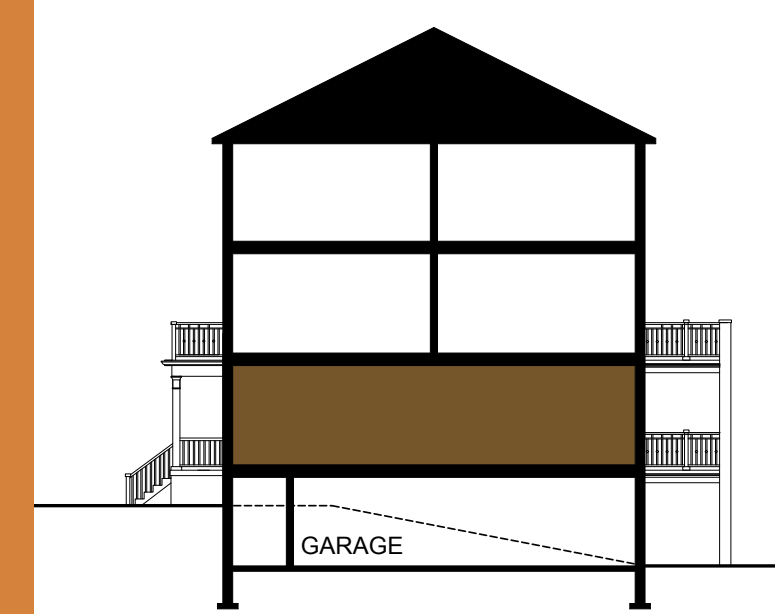

THE DOVE

INTERIOR 1011 SQ. FT. | 2 BEDROOM
CORNER & END 1029 SQ. FT.

FIRST FLOOR END

FIRST FLOOR CORNER

FIRST FLOOR END & CORNER

FIRST FLOOR INTERIOR
BLOCKS 2, 4, 5, 7

PART. FIRST FLOOR
BLOCKS 1, 3, 6