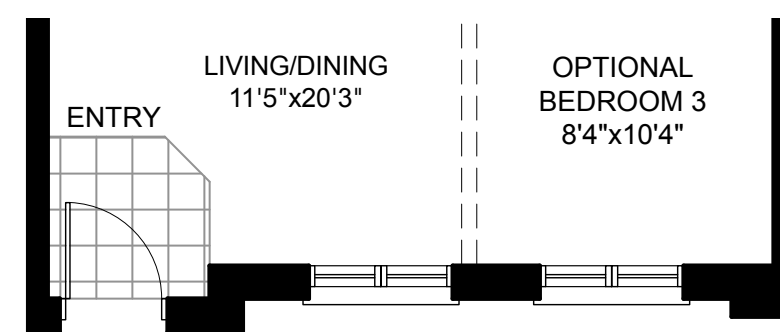

THE DOVE

INTERIOR 1011 SQ. FT. | 2 BEDROOM
CORNER & END 1029 SQ. FT.

FIRST FLOOR END

FIRST FLOOR CORNER

FIRST FLOOR END & CORNER

FIRST FLOOR INTERIOR
BLOCKS 2, 4, 5, 7

PART. FIRST FLOOR
BLOCKS 1, 3, 6