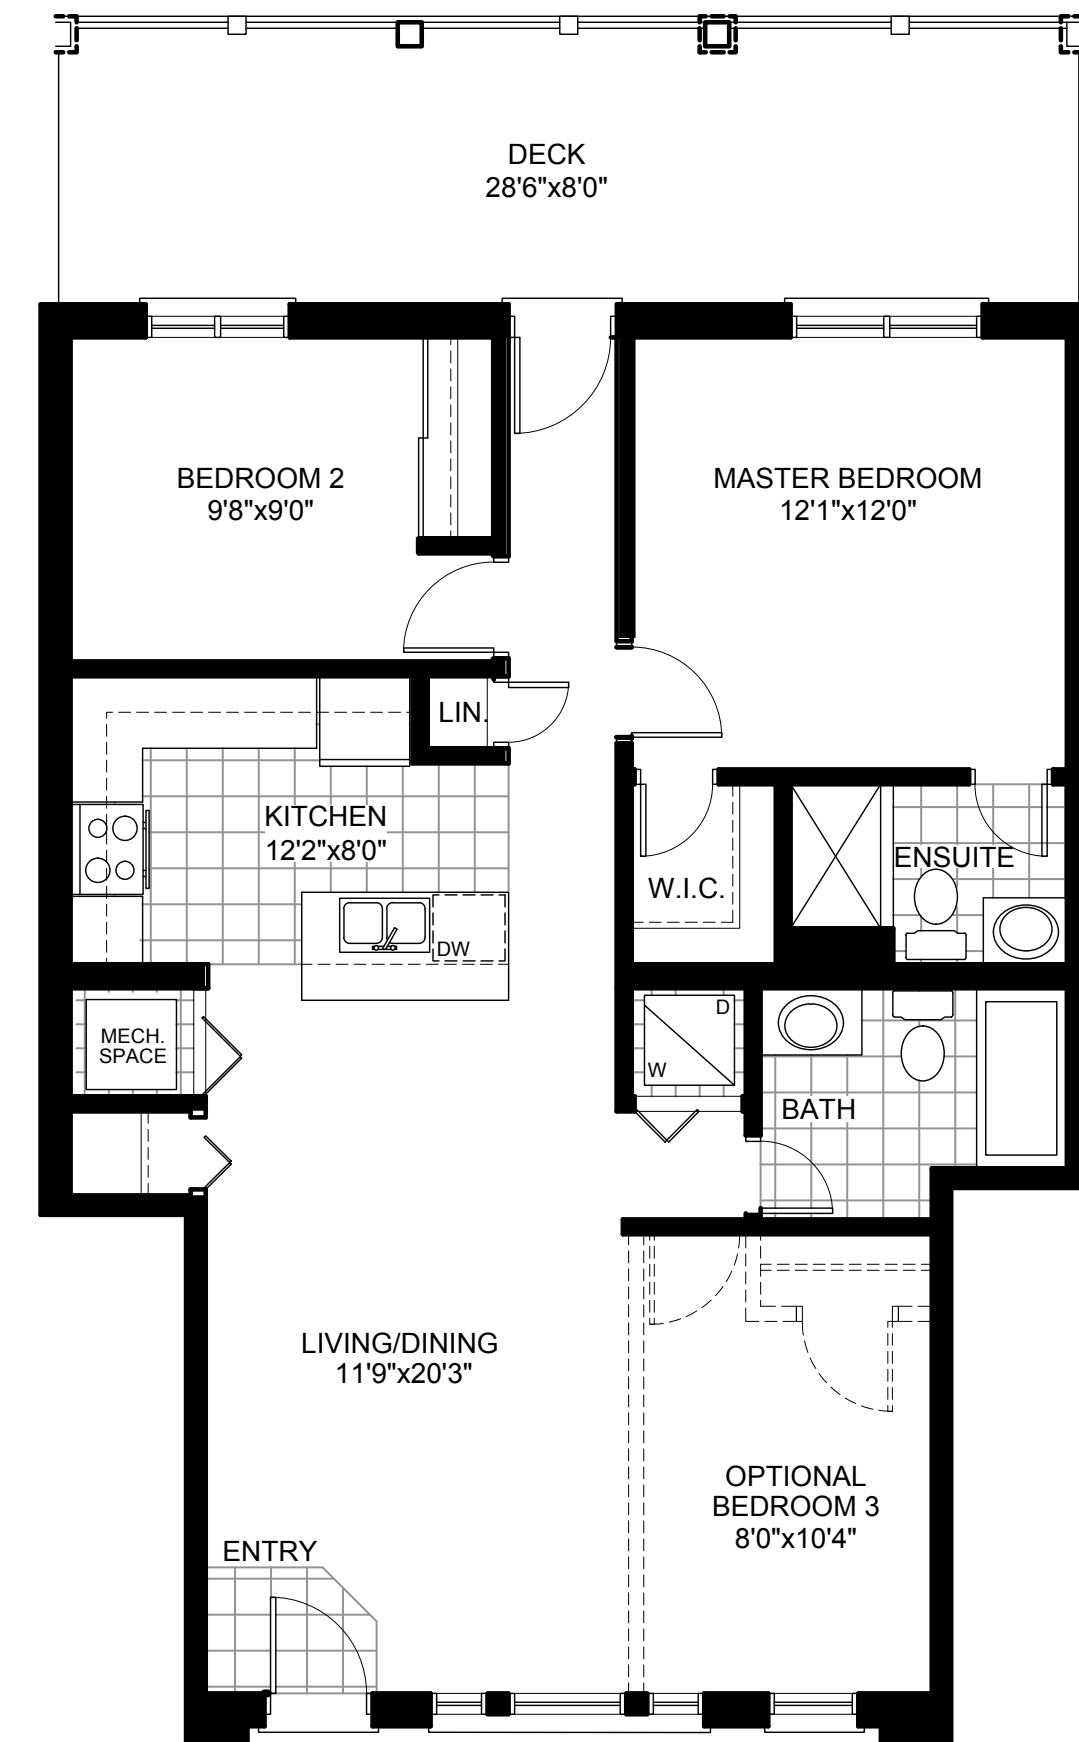

THE DOVE

INTERIOR 1011 SQ. FT. | 2 BEDROOM
CORNER & END 1029 SQ. FT.

FIRST FLOOR END

FIRST FLOOR CORNER

FIRST FLOOR END & CORNER

FIRST FLOOR INTERIOR
BLOCKS 2, 4, 5, 7

PART. FIRST FLOOR
BLOCKS 1, 3, 6