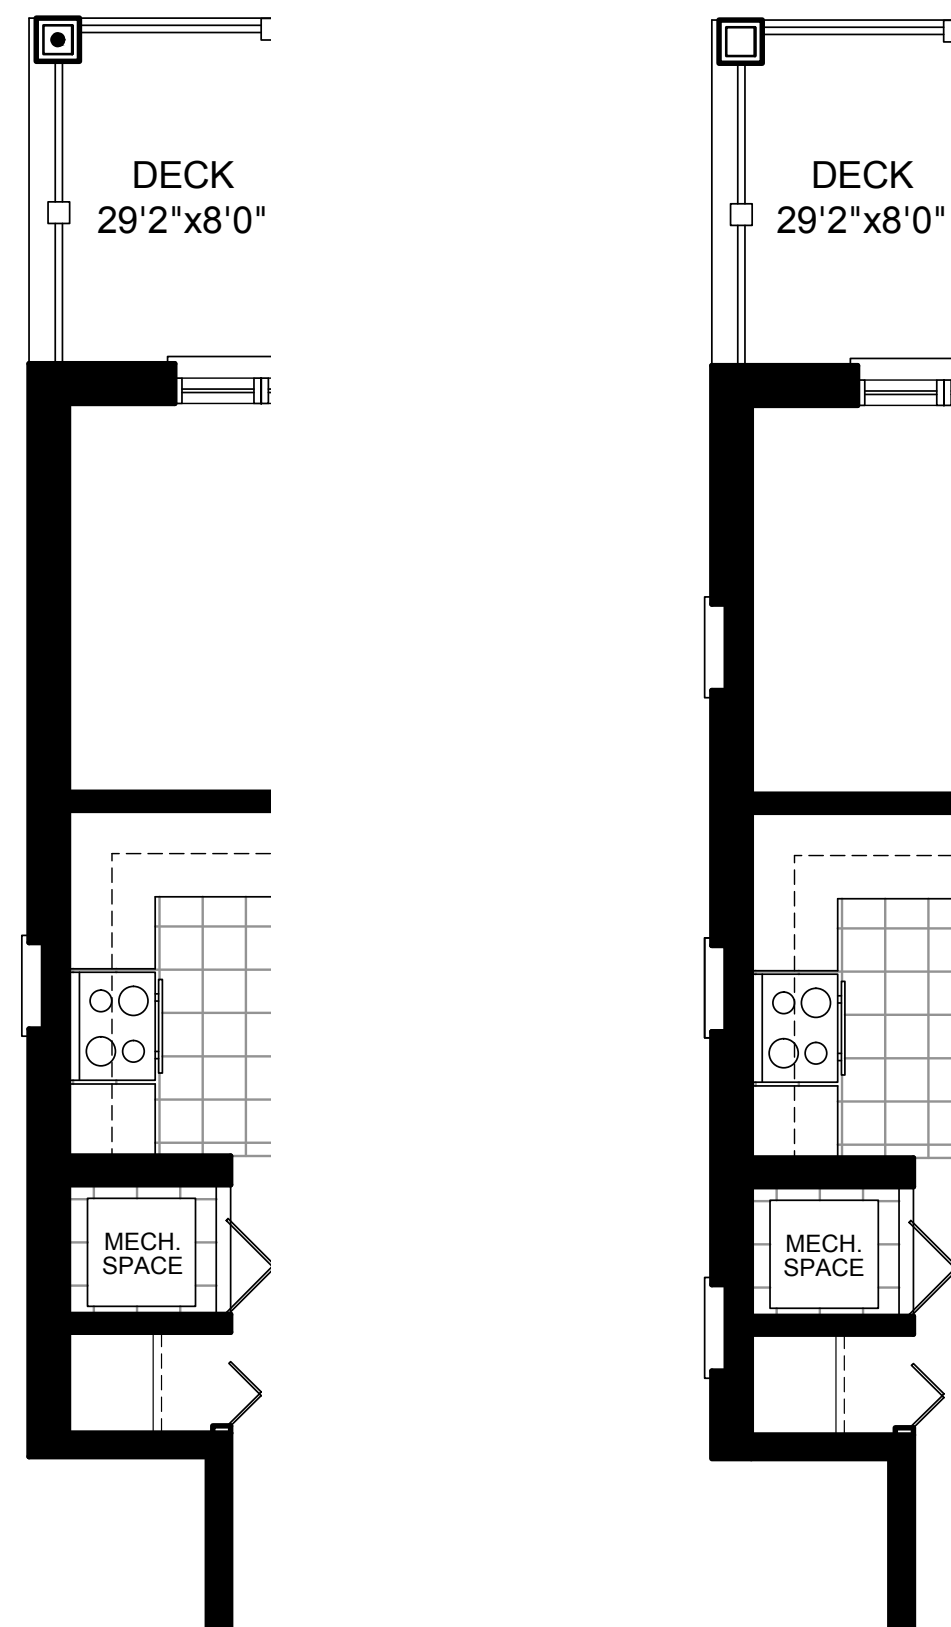

THE DOVE

INTERIOR 1011 SQ. FT. | 2 BEDROOM
CORNER & END 1029 SQ. FT.

FIRST FLOOR END

FIRST FLOOR CORNER

FIRST FLOOR END & CORNER

FIRST FLOOR INTERIOR
BLOCKS 2, 4, 5, 7

PART. FIRST FLOOR
BLOCKS 1, 3, 6