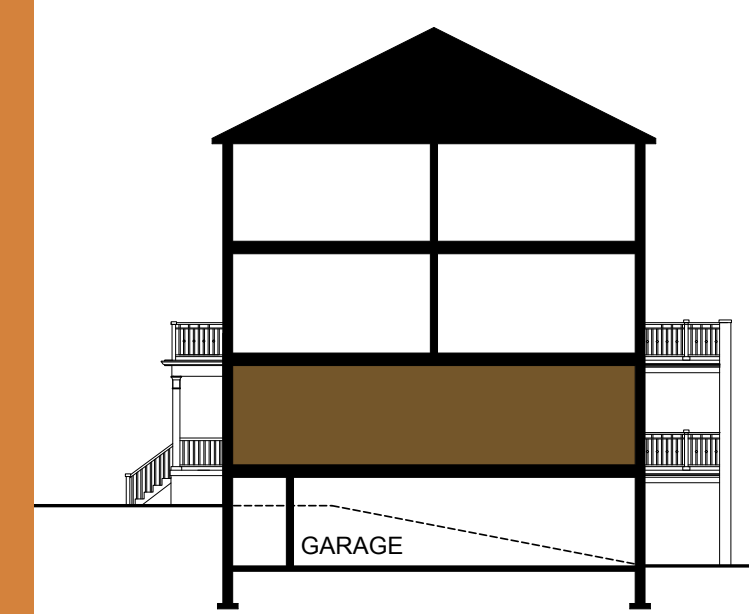

# THE DOVE-OPT 2

INTERIOR 1011 SQ. FT. | 2 BEDROOM  
CORNER & END 1029 SQ. FT.

FIRST FLOOR END

FIRST FLOOR CORNER

FIRST FLOOR END & CORNER

FIRST FLOOR INTERIOR  
BLOCKS 2, 4, 5, 7

PART. FIRST FLOOR  
BLOCKS 1, 3, 6