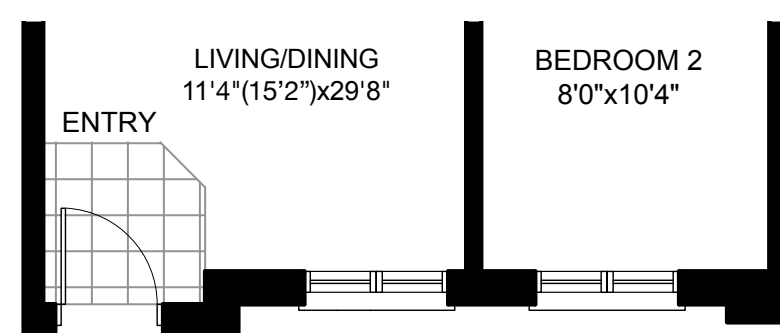

# THE DOVE-OPT 2

INTERIOR 1011 SQ. FT. | 2 BEDROOM  
CORNER & END 1029 SQ. FT.

FIRST FLOOR END

FIRST FLOOR CORNER

FIRST FLOOR END & CORNER

FIRST FLOOR INTERIOR  
BLOCKS 2, 4, 5, 7

PART. FIRST FLOOR  
BLOCKS 1, 3, 6