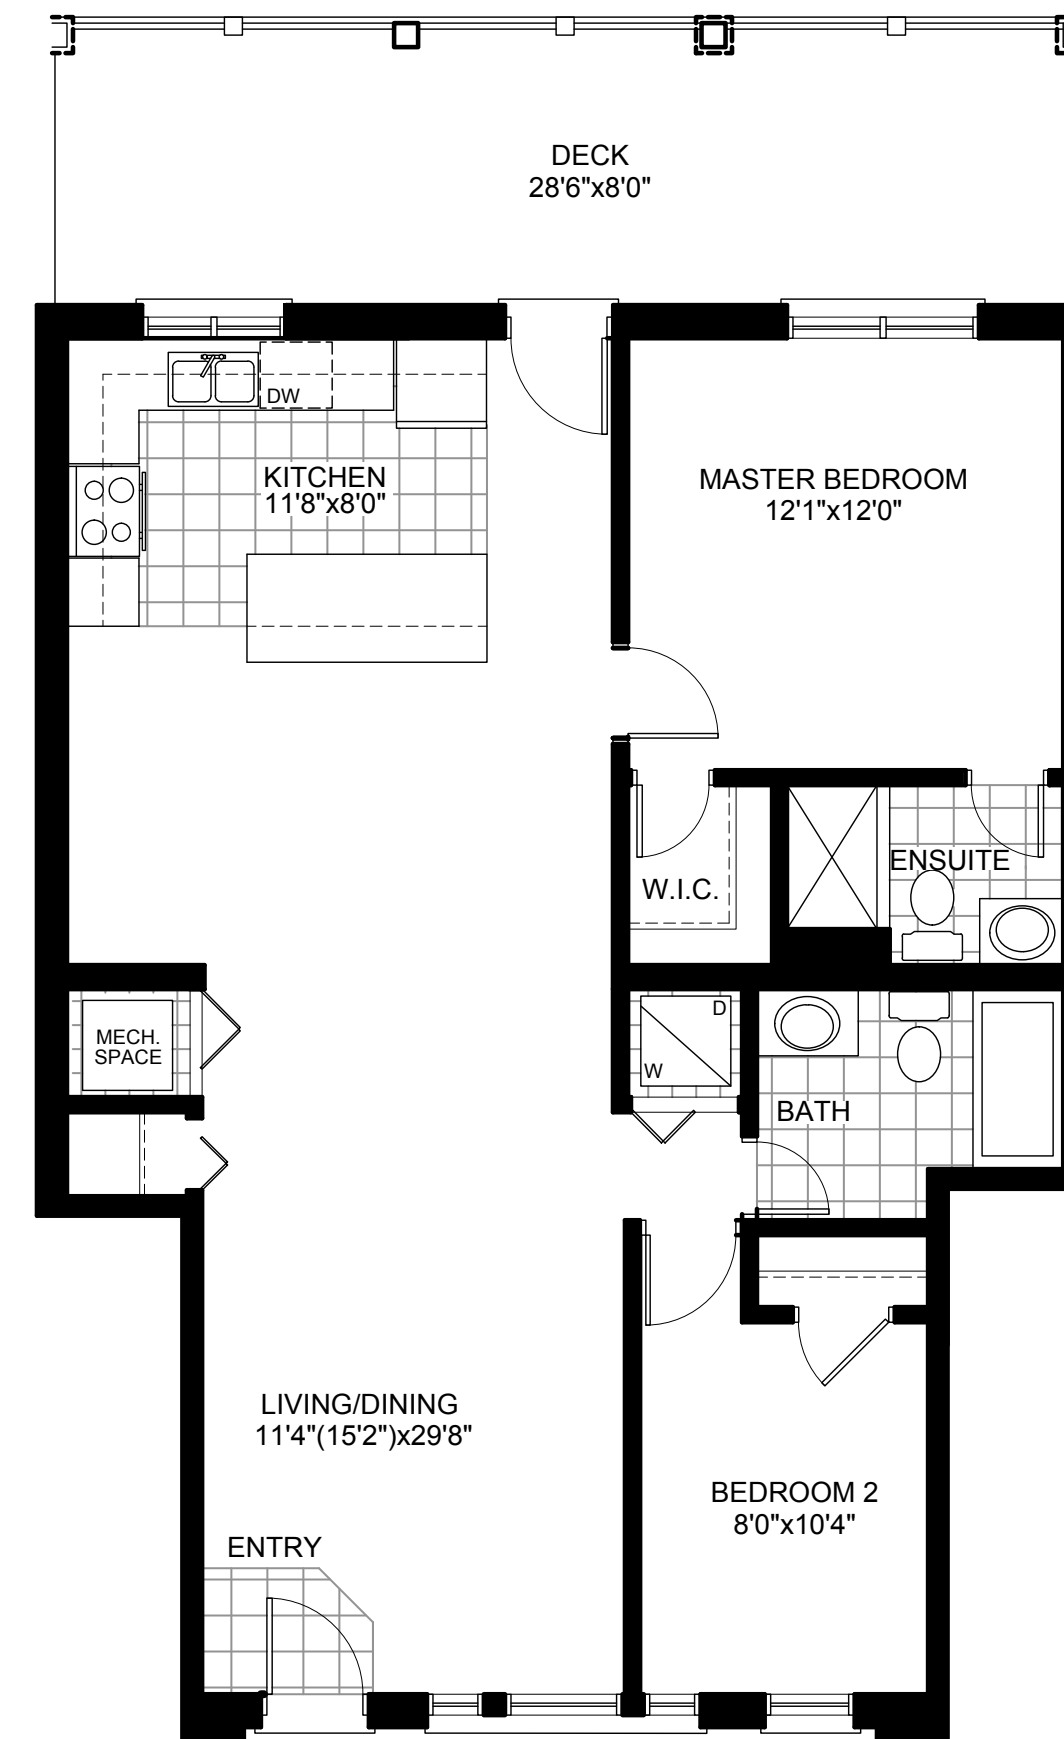

# THE DOVE-OPT 2

INTERIOR 1011 SQ. FT. | 2 BEDROOM  
CORNER & END 1029 SQ. FT.

FIRST FLOOR END

FIRST FLOOR CORNER

FIRST FLOOR END & CORNER

FIRST FLOOR INTERIOR  
BLOCKS 2, 4, 5, 7

PART. FIRST FLOOR  
BLOCKS 1, 3, 6