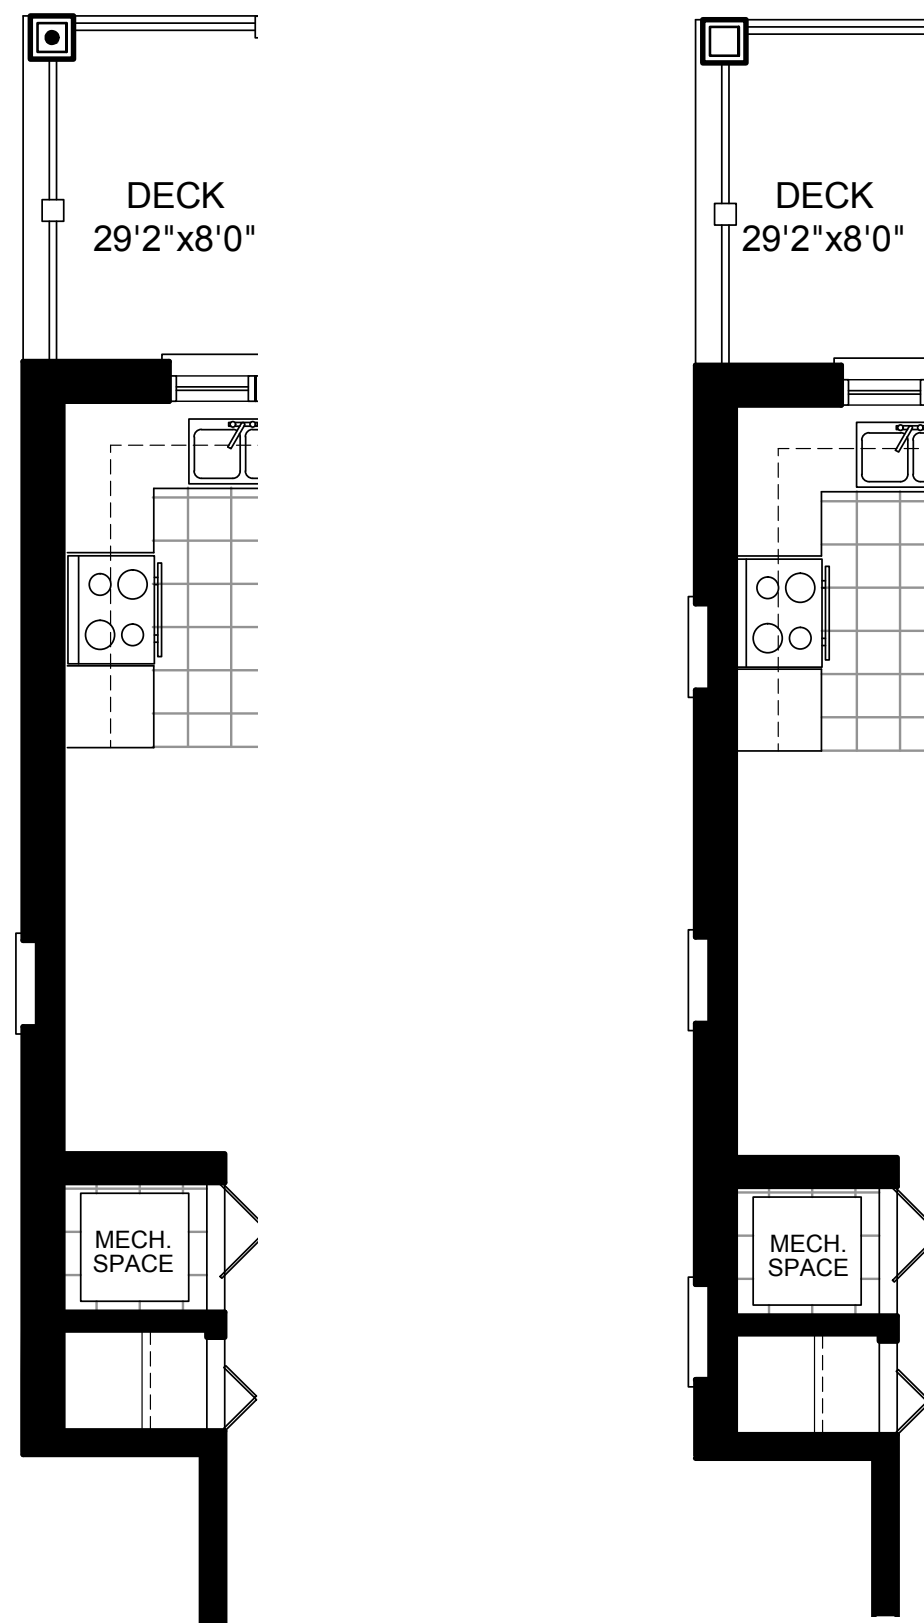

# THE DOVE-OPT 2

INTERIOR 1011 SQ. FT. | 2 BEDROOM  
CORNER & END 1029 SQ. FT.

FIRST FLOOR END

FIRST FLOOR CORNER

FIRST FLOOR END & CORNER

FIRST FLOOR INTERIOR  
BLOCKS 2, 4, 5, 7

PART. FIRST FLOOR  
BLOCKS 1, 3, 6