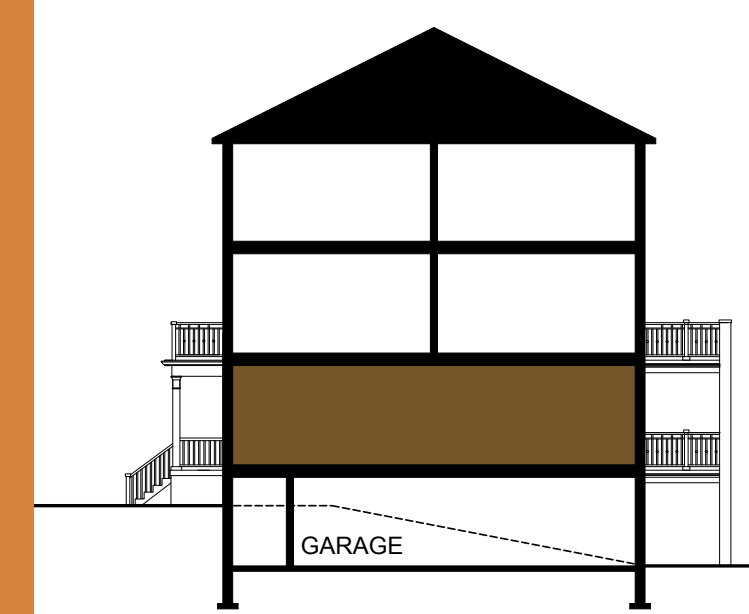

# THE DOVE-OPT 1

INTERIOR 1011 SQ. FT. | 2 BEDROOM  
CORNER & END 1029 SQ. FT.

FIRST FLOOR END

FIRST FLOOR CORNER

FIRST FLOOR END & CORNER

FIRST FLOOR INTERIOR  
BLOCKS 2, 4, 5, 7

PART. FIRST FLOOR  
BLOCKS 1, 3, 6