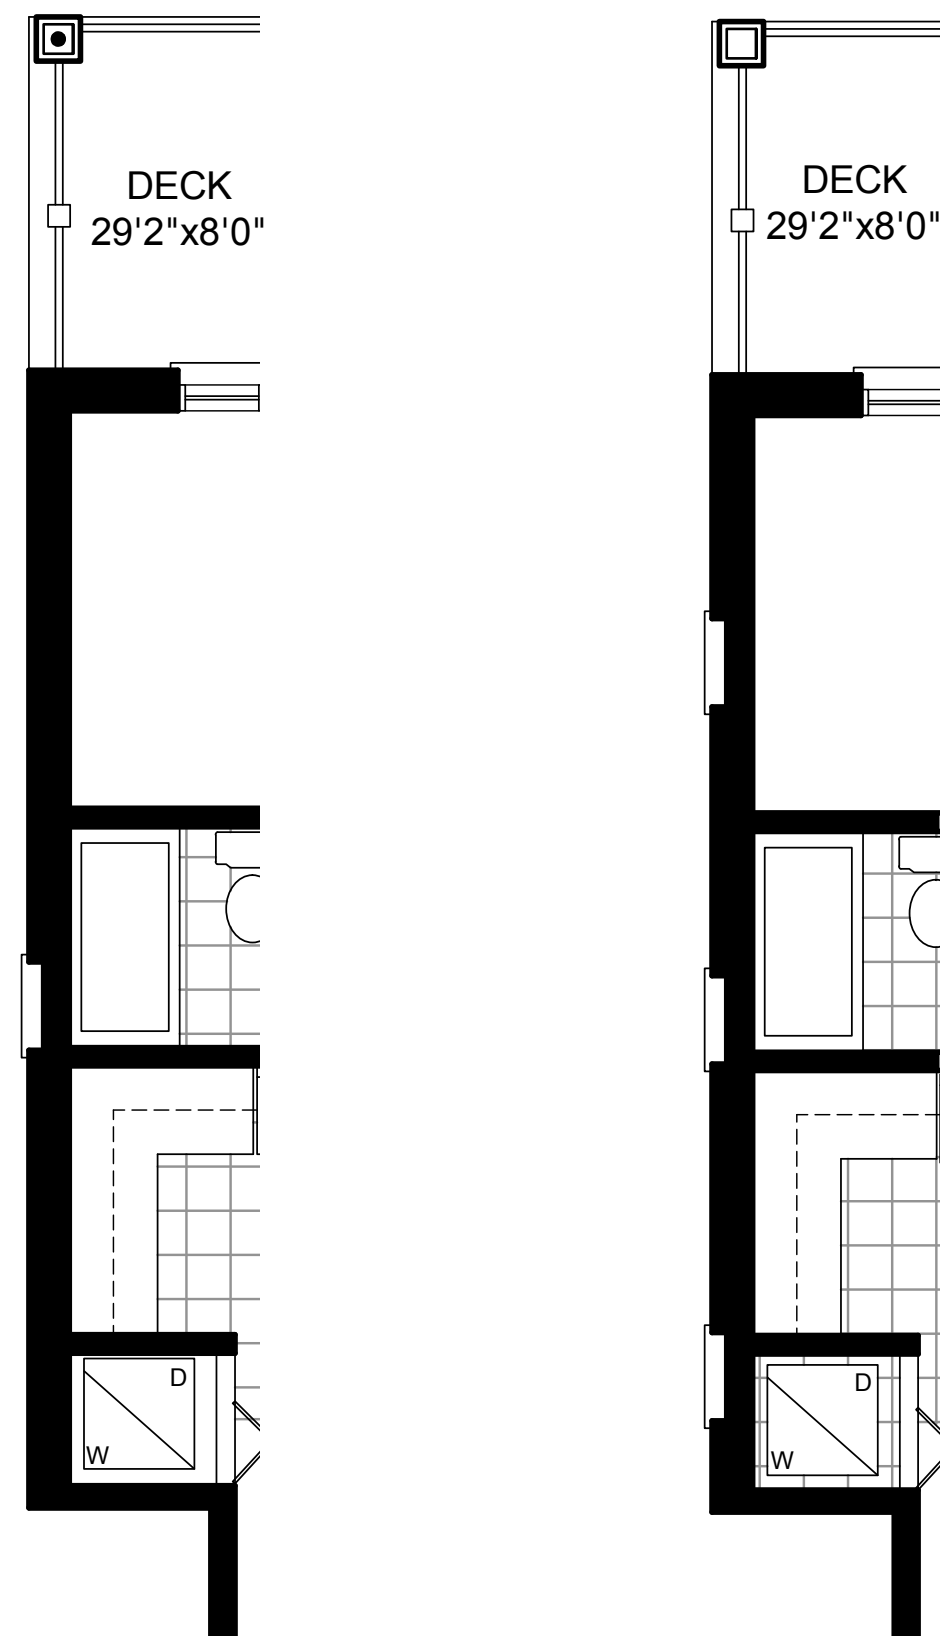

# THE DOVE-OPT 1

INTERIOR 1011 SQ. FT. | 2 BEDROOM  
CORNER & END 1029 SQ. FT.

FIRST FLOOR END

FIRST FLOOR CORNER

FIRST FLOOR END & CORNER

FIRST FLOOR INTERIOR  
BLOCKS 2, 4, 5, 7

PART. FIRST FLOOR  
BLOCKS 1, 3, 6