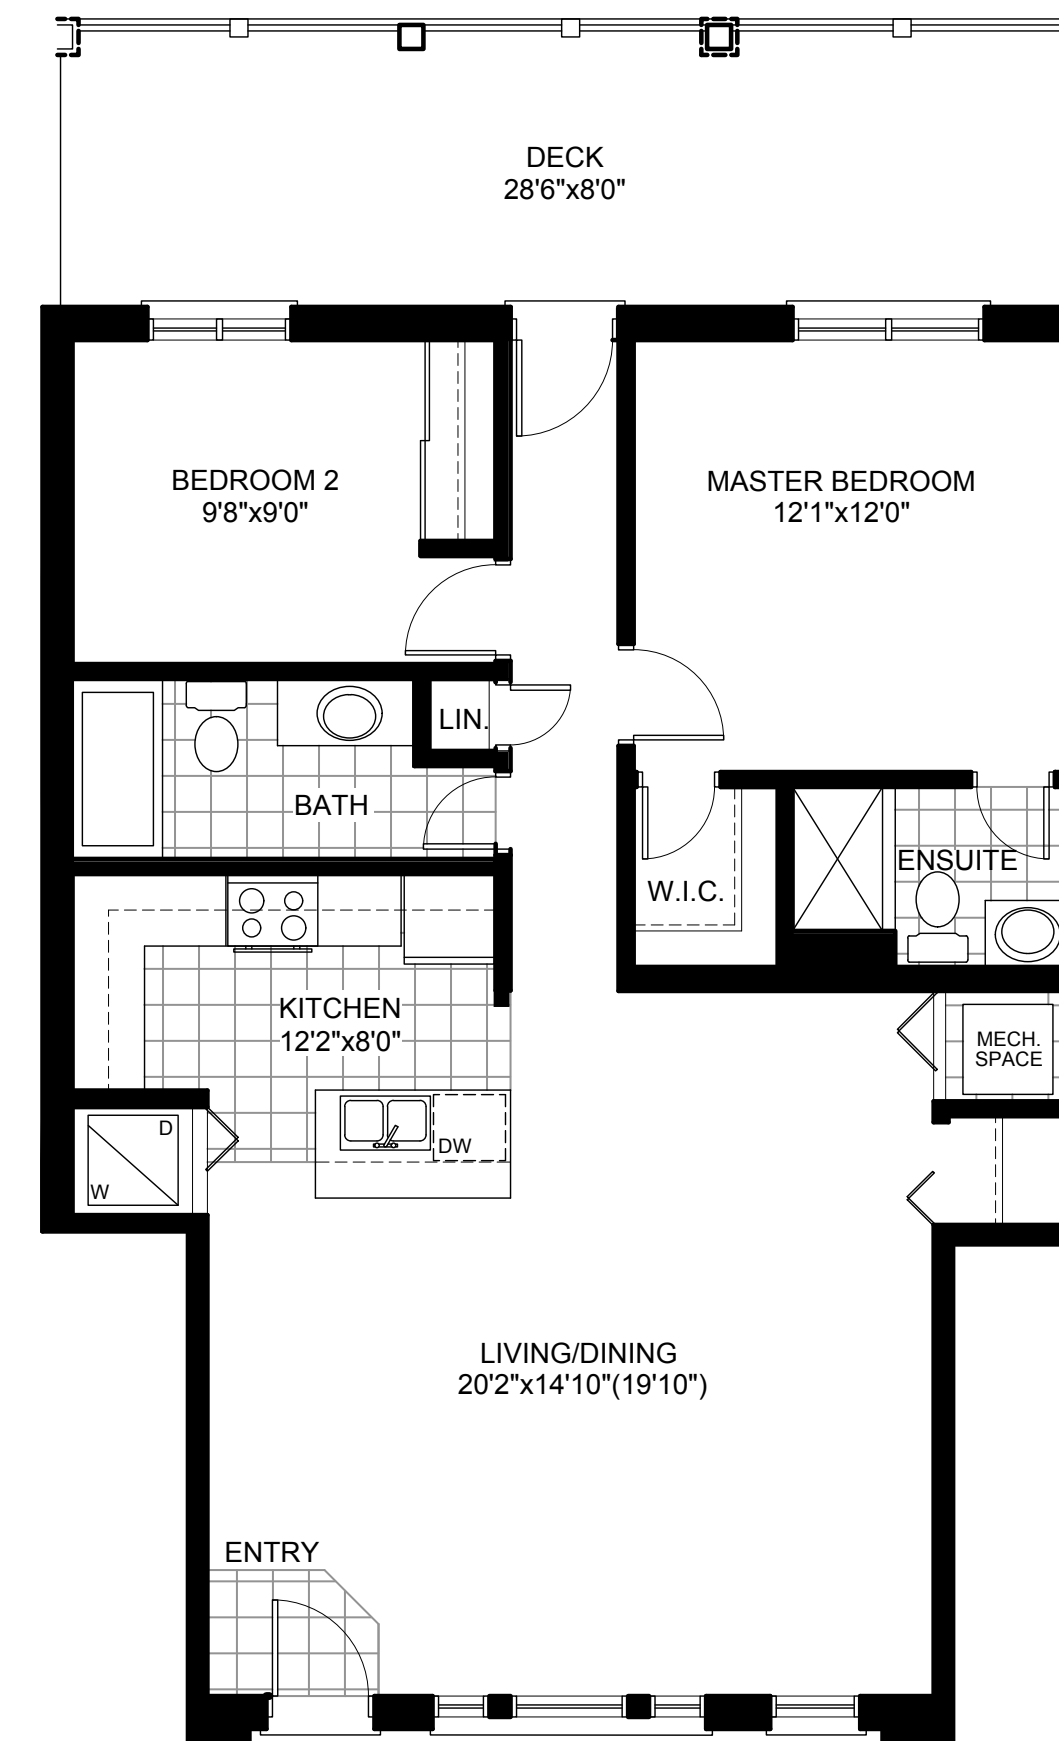

# THE DOVE-OPT 1

INTERIOR 1011 SQ. FT. | 2 BEDROOM  
CORNER & END 1029 SQ. FT.

FIRST FLOOR END

FIRST FLOOR CORNER

FIRST FLOOR END & CORNER

FIRST FLOOR INTERIOR  
BLOCKS 2, 4, 5, 7

PART. FIRST FLOOR  
BLOCKS 1, 3, 6