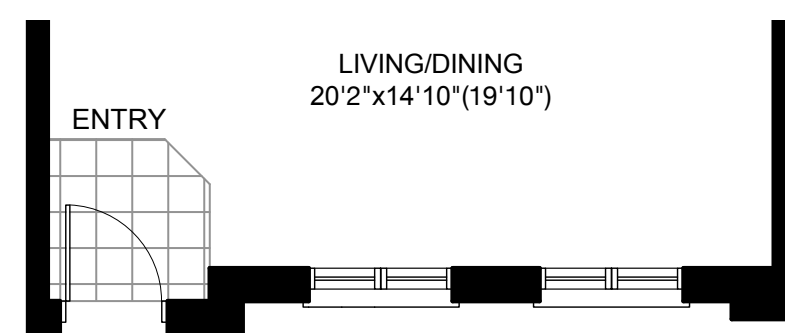

# THE DOVE-OPT 1

INTERIOR 1011 SQ. FT. | 2 BEDROOM  
CORNER & END 1029 SQ. FT.

FIRST FLOOR END

FIRST FLOOR CORNER

FIRST FLOOR END & CORNER

FIRST FLOOR INTERIOR  
BLOCKS 2, 4, 5, 7

PART. FIRST FLOOR  
BLOCKS 1, 3, 6